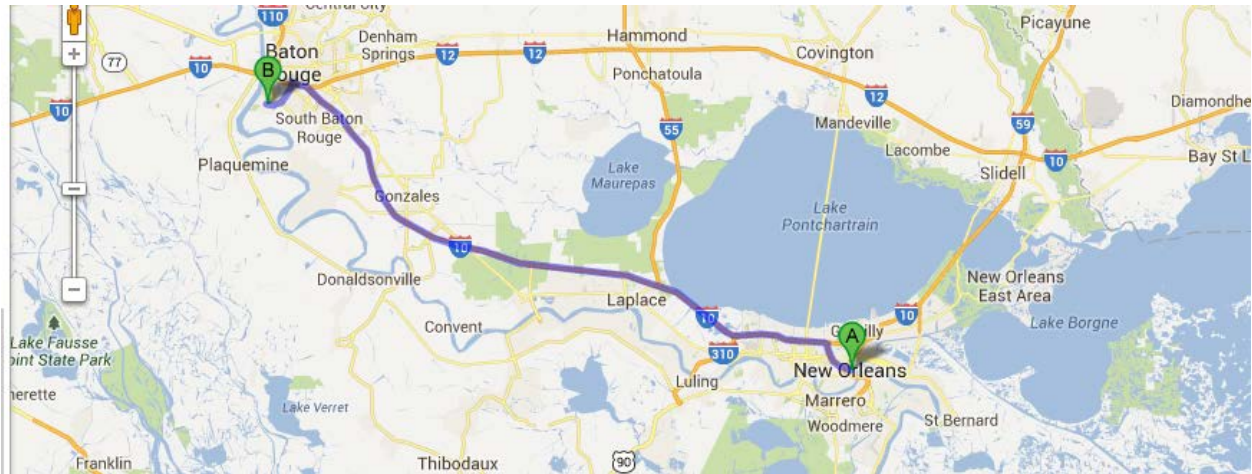

Directions to LSDVI from the New Orleans area:

Take I-10 West to Baton Rouge.

Take exit 158, College Drive, and turn left onto College Drive.

Continue on College Drive. When it crosses Perkins Road, it narrows to two lanes and becomes Lee Drive. Continue on Lee Drive. When it crosses Highland Road, it widens to four lanes and becomes West Lee Drive. Continue on West Lee Drive. When it crosses La 30, Nicholson Drive, it narrows again and becomes Brightside Lane. Continue for approximately one mile on Brightside; LSDVI will be on the right, after a curve in the road. If you reach River Road, you have gone too far!