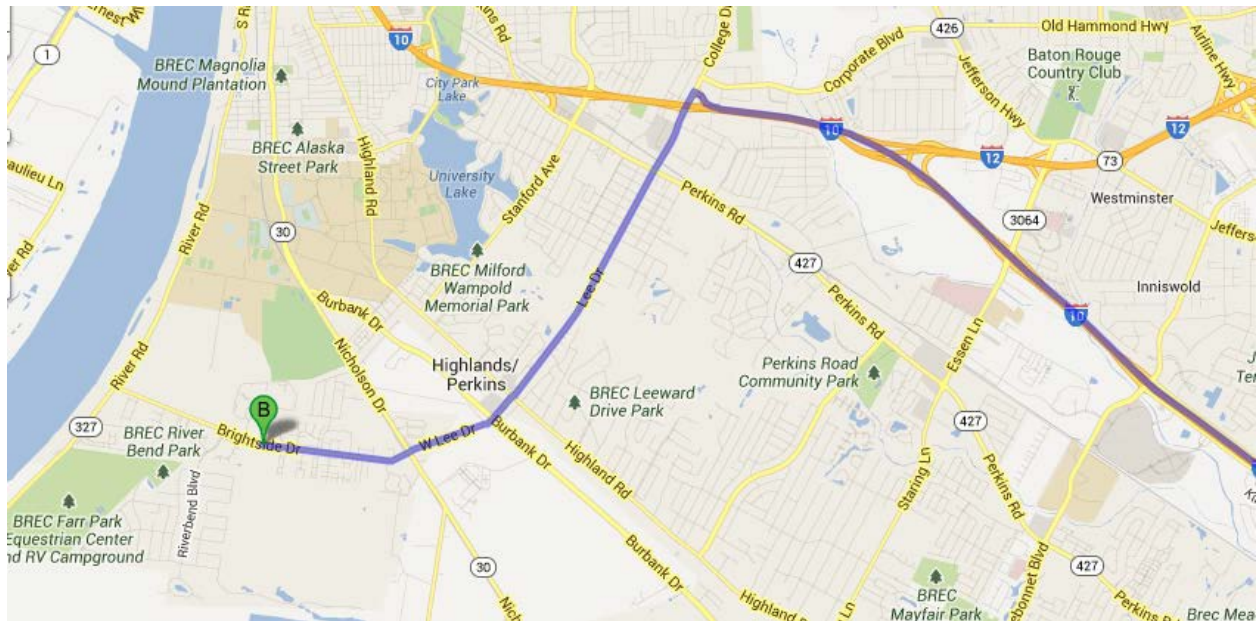

Directions to LSDVI from the New Orleans area:

Take I-10 West to Baton Rouge.

Take exit 158, College Drive, and turn left onto College Drive.

Continue on College Drive. When it crosses Perkins Road, it narrows to two lanes and becomes Lee Drive. Continue on Lee Drive. When it crosses Highland Road, it widens to four lanes and becomes West Lee Drive. Continue on West Lee Drive. When it crosses La 30, Nicholson Drive, it narrows again and becomes Brightside Lane. Continue for approximately one mile on Brightside; LSDVI will be on the right, after a curve in the road. If you reach River Road, you have gone too far!